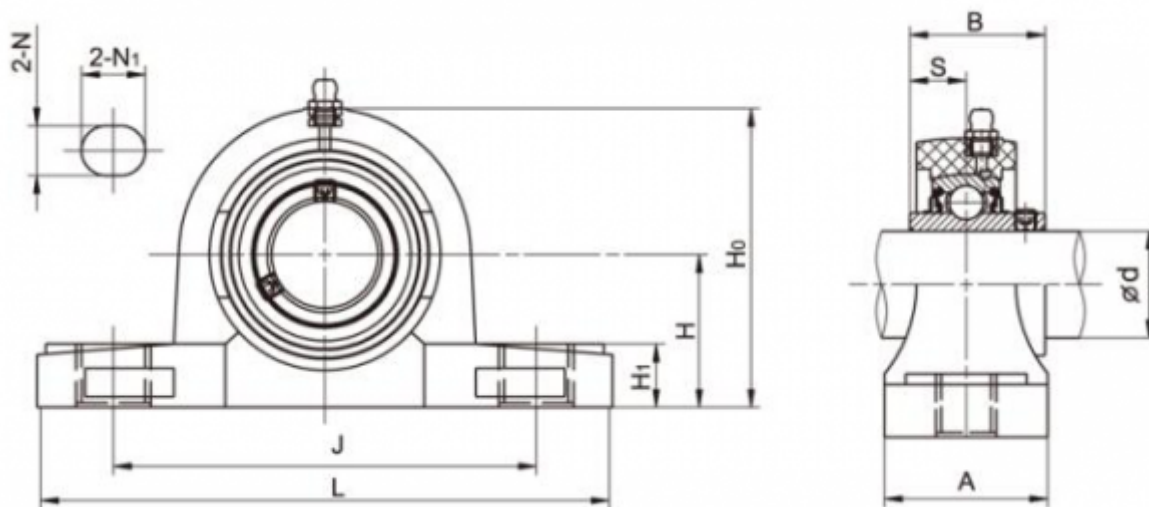

Data Sheet

Article number: 54810622032

Description: Pillow block TP-SUCP203 LDK f/shaft dia.17 mm
Insert stainless, house white thermopl.

Measures

A = 38	L = 127
B = 31	N = 11
Bolt = M10	N1 = 14
d = 17	S = 12.7
H = 33.3	
H0 = 65.5	
H1 = 15	
J = 95	